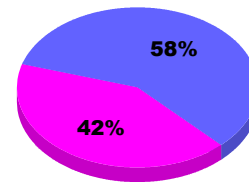

YTD Status Quo Clubs 2012-2013

Status Quo Clubs Compared to Status Quo Members

Legend: Status Quo Clubs (Cyan), Total Status Quo Members (Green)

MEMBERSHIP

Membership Results
2012-2013

Membership
2011-2012

Month	Net Memb Goal	Actual New Memb	Actual Dropped Memb	Gain/Loss of Memb	Gain/Loss of Memb
Jul/Aug/Sep	0	67	-68	-1	-1
Totals	0	67	-68	-1	-1

Membership Results 2012-2013

Goal, New, Dropped, Gain/Loss

Legend: Goal (Cyan), Actual (Green), Dropped (Yellow), Gain Loss (Magenta)

Comparison of Membership Gain/Loss

Current Year Compared to the Previous Year

Legend: Current Year (Cyan), Previous Year (Green)

Gender Comparison 2012-2013

Jul/Aug/Sep

Legend: Male (Blue), Female (Magenta)